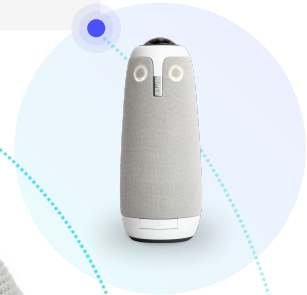

# EXPANSION MIC

for Meeting Owl®

## Clear audio from every corner

The Expansion Mic extends the audio range of the Meeting Owl by 2.5 metres in the direction of the mic, so all voices can be heard.

## How it works

Extends audio range by 2.5 m for total of 8 m

Connects to Meeting Owl 3 via Expansion Mic Cable

Mute button for greater in-room flexibility

Outfit any workspace with our endlessly flexible ecosystem

Includes mounting bracket for secure installation

Experience Immersive Audio