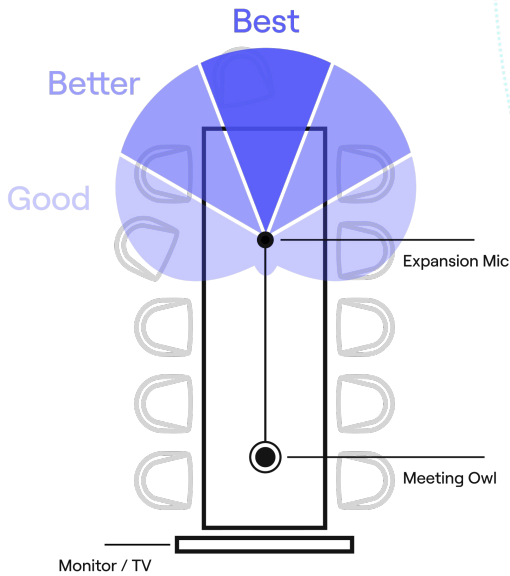

# EXPANSION MIC

for Meeting Owl®

## Clear audio from every corner

The Expansion Mic extends the audio range of the Meeting Owl by 2.5 metres in the direction of the mic, so all voices can be heard.

## How it works

Extends audio range by 2.5 m for total of 8 m

Connects to Meeting Owl 3 via Expansion Mic Cable

Mute button for greater in-room flexibility

Outfit any workspace with our endlessly flexible ecosystem

Includes mounting bracket for secure installation

Experience Immersive Audio