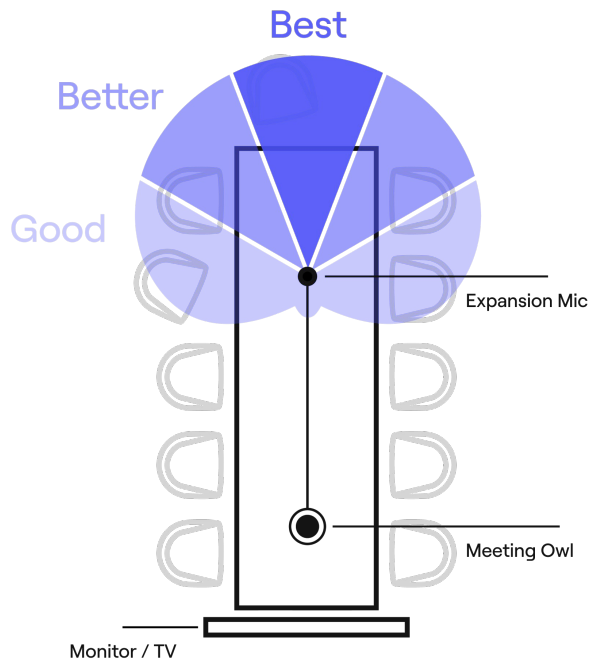

# EXPANSION MIC

for Meeting Owl®

The Expansion Mic extends the range of the Meeting Owl by 8 feet (2.5 meters) in the direction of the mic, so all voices can be heard.

EXPANSION MIC  
EXM100-1100 (Charcoal)  
EXM100-1000 (Gray)

Connects to Meeting Owl via custom cable

Extends audio range by 8' (2.5m) for total of 26' (8m)

Outfit any workspace with our endlessly flexible ecosystem

Mute button for greater in-room flexibility

Includes mounting bracket for secure installation

Available in Gray or Charcoal

Experience Immersive Audio