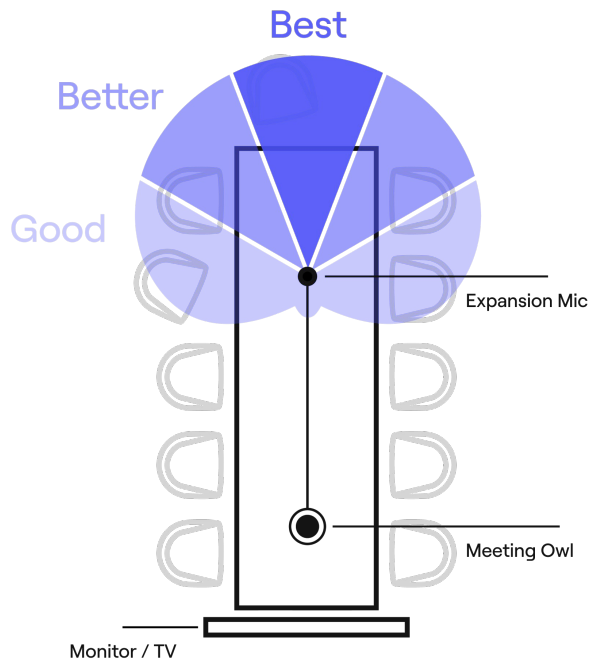

EXPANSION MIC

for Meeting Owl®

The Expansion Mic extends the range of the Meeting Owl by 8 feet (2.5 meters) in the direction of the mic, so all voices can be heard.

EXPANSION MIC
EXM100-1100 (Charcoal)
EXM100-1000 (Gray)

Connects to Meeting Owl via custom cable

Extends audio range by 8' (2.5m) for total of 26' (8m)

Outfit any workspace with our endlessly flexible ecosystem

Mute button for greater in-room flexibility

Includes mounting bracket for secure installation

Available in Gray or Charcoal

Experience Immersive Audio