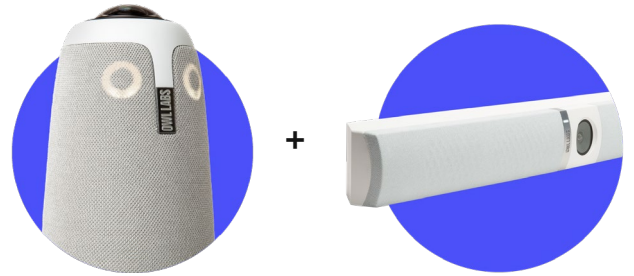

All angles covered: The Meeting Owl + Owl Bar

[The Meeting Owl and Owl Bar](#) experience is the first and only AI-powered multi-camera meeting experience that wirelessly connects a 4K UHD front-of-room video bar with an award-winning 360-degree centre-of-room device to enable more natural and effective hybrid collaboration.

By using a combination of front and centre hybrid video conferencing solutions, the Meeting Owl and Owl Bar capture multiple camera angles (including a 360-degree view) and automatically frame speakers by capturing the best perspective of the in-room participants for an effective and natural discussion.